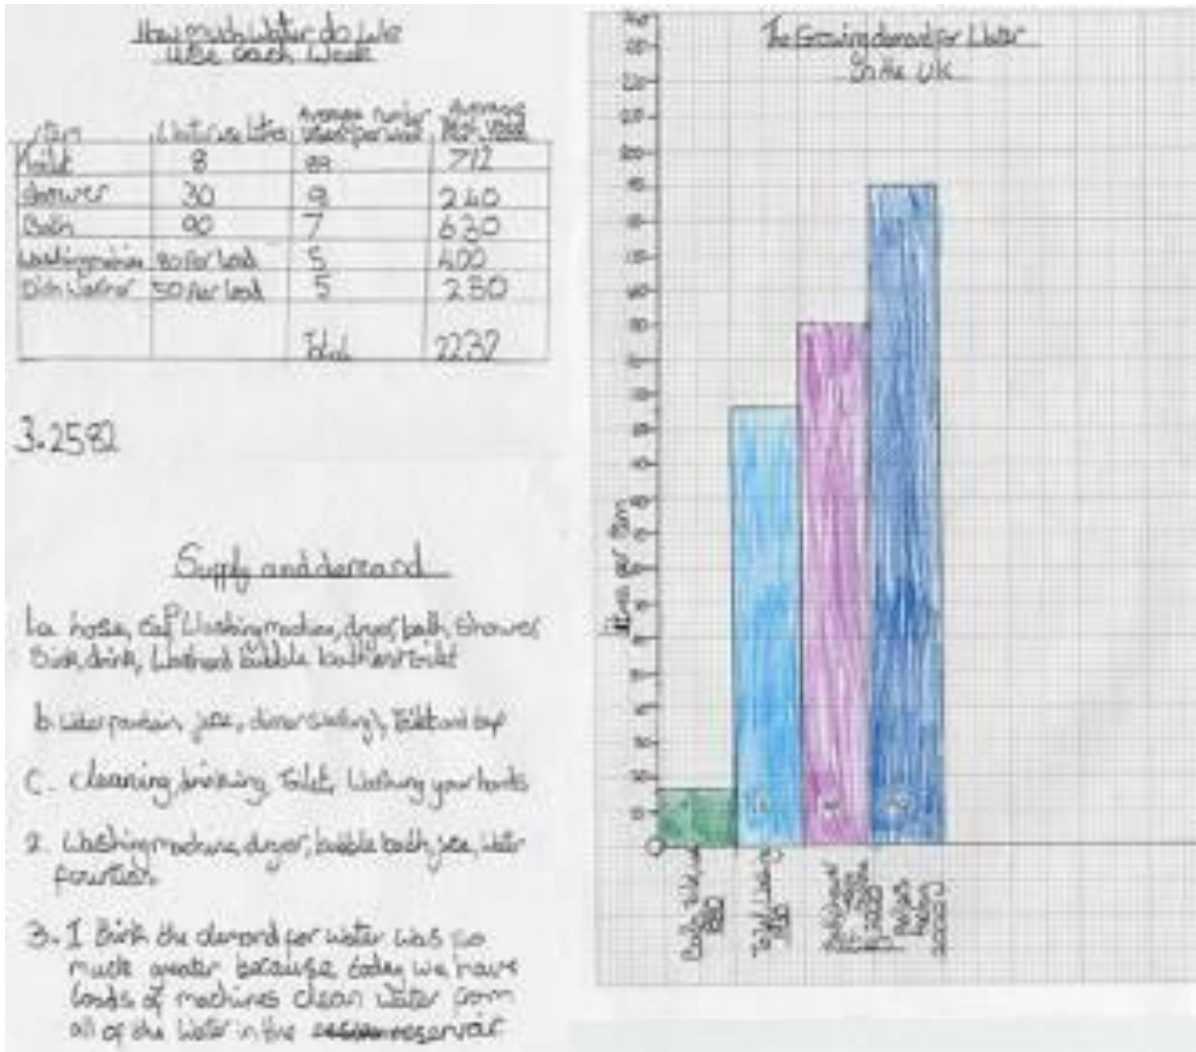

Topic	School/College Name	Location (Latitude/Longitude)
Water Resources	Lapworth Primary School, UK	52.3389364,-1.7267341

This is an example of a digital image of a piece of written research about local water resources.